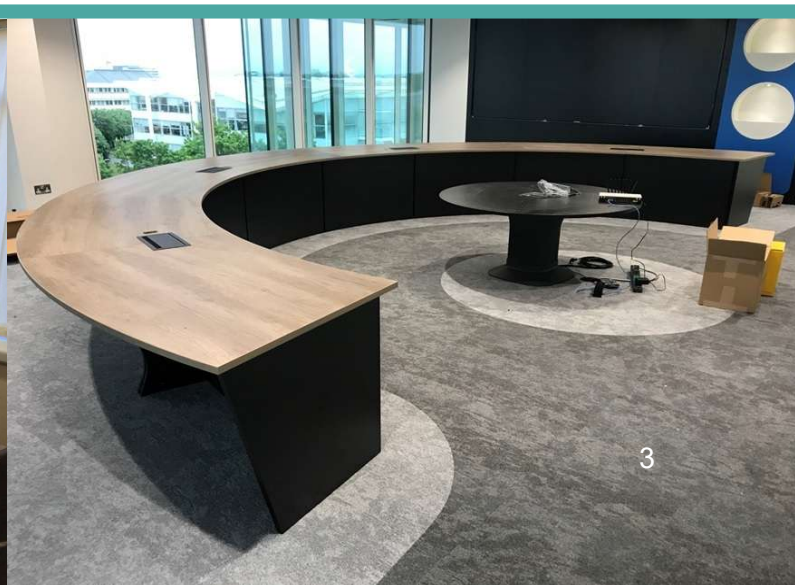

Melamine Boards are ideal for furniture manufacture. The surface is very durable and Design Led use this throughout our products!

Melamine's have a range of advantages including: The board is easily machinable, which is ideal for finishing touches such as drilling and creating styles and shapes. It can replicate the look and feel of wood alternatives such as solid wood panels. It is affordable, durable and strong.