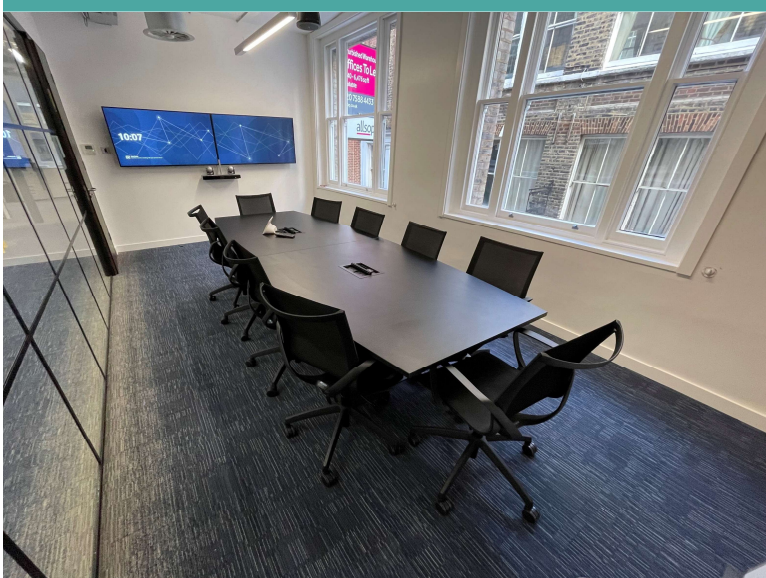

White

Décor Code – K101
Texture - PE
Colour – White
Manufacturer – Kronospan
Core - MDF
Rating – STD non-Exterior
Certification – FSC

Stone Grey

Décor Code – 0112
Texture –
Colour – Light Grey
Manufacturer – Egger
Core - Chipboard
Rating – STD non-Exterior
Certification – FSC

Dust Grey

Décor Code – U732
Texture –
Colour – Medium Grey
Manufacturer – Egger
Core - Chipboard
Rating – STD non-Exterior
Certification – FSC

Graphite Grey

Décor Code – 0162
Texture – PE
Colour – Dark Grey
Manufacturer – Kronospan
Core - MDF
Rating – STD non-Exterior
Certification – FSC

Black

Décor Code – 0190
Texture – PE
Colour – Black
Manufacturer – Kronospan
Core - MDF
Rating – STD non-Exterior
Certification – FSC

Melamine Boards are ideal for furniture manufacture. The surface is very durable and Design Led use this throughout our products!

Melamine's have a range of advantages including: The board is easily machinable, which is ideal for finishing touches such as drilling and creating styles and shapes. It can replicate the look and feel of wood alternatives such as solid wood panels. It is affordable, durable and strong.