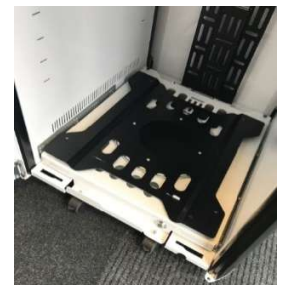

Description: Quadra pull out open frame rack drawer 360

The Quadra equipment rack drawer is on easy run glides which have a quick release catch for easy removal with a 360 degree turn table with lock.

The drawer also benefits from a 360 degree turn table which is lockable via a cabinet key, this design feature enables access to the back of the equipment for service.

This enables the integrator easy access to the equipment within the lectern or cabinet.

The benefits of using this drawer are serviceability or hot swap in case of equipment break down and installation. Finished in black powder coat.