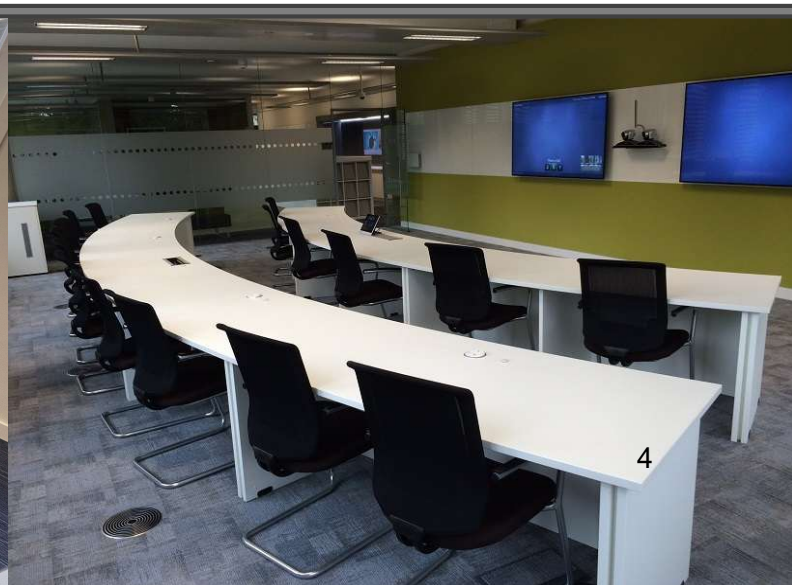

Standard Melamine Solid Colours

White

Décor Code – K101
Texture - PE
Colour – White
Manufacturer – Kronospan
Core - MDF
Rating – STD non-Exterior
Certification – FSC

Stone Grey

Décor Code – 0112
Texture –
Colour – Light Grey
Manufacturer – Egger
Core - Chipboard
Rating – STD non-Exterior
Certification – FSC

Dust Grey

Décor Code – U732
Texture –
Colour – Medium Grey
Manufacturer – Egger
Core - Chipboard
Rating – STD non-Exterior
Certification – FSC

Graphite Grey

Décor Code – 0162
Texture – PE
Colour – Dark Grey
Manufacturer – Kronospan
Core - MDF
Rating – STD non-Exterior
Certification – FSC

Black

Décor Code – 0190
Texture – PE
Colour – Black
Manufacturer – Kronospan
Core - MDF
Rating – STD non-Exterior
Certification – FSC

Melamine Boards are ideal for furniture manufacture. The surface is very durable and Design Led use this throughout our products!

Melamine's have a range of advantages including: The board is easily machinable, which is ideal for finishing touches such as drilling and creating particular styles and shapes. It can replicate the look and feel of wood alternatives such as solid wood panels. It is affordable, durable and strong.