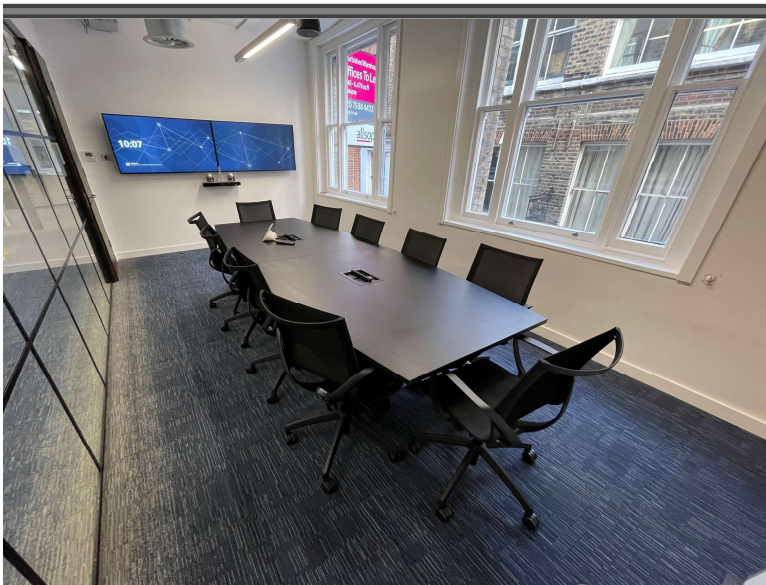

Standard Melamine Solid Colours

White

Décor Code – K101
Texture - PE
Colour – White
Manufacturer – Kronospan
Core - MDF
Rating – STD non-Exterior
Certification – FSC

Stone Grey

Décor Code – 0112
Texture –
Colour – Light Grey
Manufacturer – Egger
Core - Chipboard
Rating – STD non-Exterior
Certification – FSC

Dust Grey

Décor Code – U732
Texture –
Colour – Medium Grey
Manufacturer – Egger
Core - Chipboard
Rating – STD non-Exterior
Certification – FSC

Graphite Grey

Décor Code – 0162
Texture – PE
Colour – Dark Grey
Manufacturer – Kronospan
Core - MDF
Rating – STD non-Exterior
Certification – FSC

Black

Décor Code – 0190
Texture – PE
Colour – Black
Manufacturer – Kronospan
Core - MDF
Rating – STD non-Exterior
Certification – FSC

Melamine Boards are ideal for furniture manufacture. The surface is very durable and Design Led use this throughout our products!

Melamine's have a range of advantages including: The board is easily machinable, which is ideal for finishing touches such as drilling and creating particular styles and shapes. It can replicate the look and feel of wood alternatives such as solid wood panels. It is affordable, durable and strong.