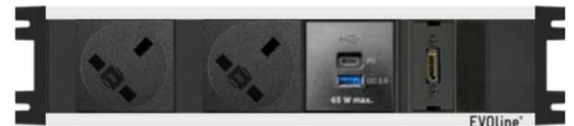

Product Codes:

UDOC-Q14791-1 Black & Silver

UDOC-Q14791-2 All Black