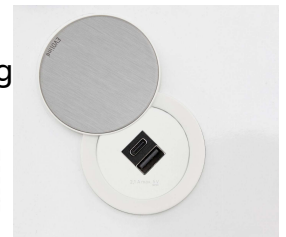

Product Code:

- ONE-Q12624-4 White with brushed Stainless Steel trim – No Cover
- ONE-Q12625-4 White with brushed Stainless Steel trim – With Cover