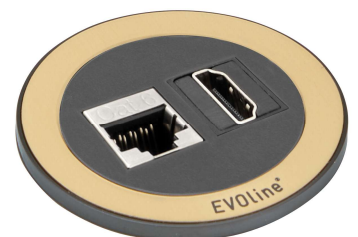

Description: EVOLine® One with HDMI and CAT6

- 1 x HDMI socket to socket coupler
- 1 x RJ45 Cat6 socket-socket coupler

Product Code:

ONE-Q12197-5 Black with Brass trim