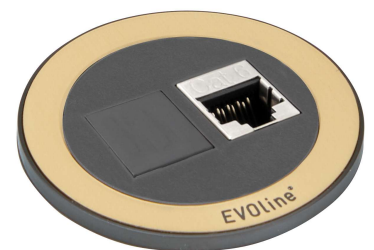

- 1 x RJ45 Cat6 socket-socket coupler

**Product Code:**  
ONE-Q12195-3 Black with brushed Stainless Steel trim

**Description: EVOLine® One with CAT6**

- 1 x RJ45 Cat6 socket-socket coupler

**Product Code:**  
ONE-Q12195-4 White with brushed Stainless Steel trim

**Description: EVOLine® One with CAT6**

- 1 x RJ45 Cat6 socket-socket coupler

**Product Code:**  
ONE-Q12195-5 Black with Brass trim

**Description: EVOLine® One with CAT6**

- 1 x RJ45 Cat6 socket-socket coupler