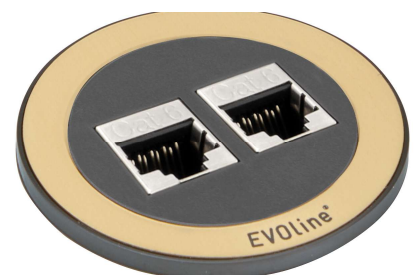

Description: EVOLine® One with CAT6

- 2 x RJ45 Cat6 socket-socket coupler

Product Code:
ONE-Q12196-5 Black with Brass trim