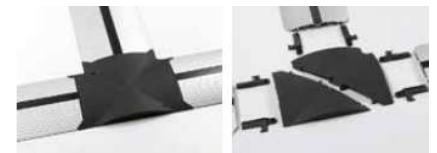

includes 6 Fixing bolts

Bridge Module Cross