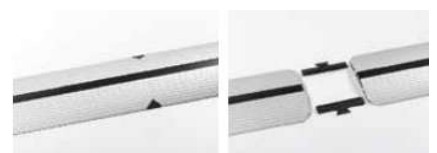

Description: EVOLine® Bridge

The EVOLine Bridge provides an ideal and robust solution for cable management on the floor, whether semi-permanent or temporary.

Its low profile aluminium extrusion with separate compartments enable both Power and Data cables to be laid separately throughout the Bridge system.

Product Code:

BRID-Q12493-1 Silver 500mm
BRID-Q12493-2 Silver 800mm
BRID-Q12493-3 Silver 1200mm
BRID-Q12493-4 Silver 1600mm
BRID-Q12493-5 Silver 2000mm

BRID-Q12494-1 Black 500mm
BRID-Q12494-2 Black 800mm
BRID-Q12494-3 Black 1200mm
BRID-Q12494-4 Black 1600mm
BRID-Q12494-5 Black 2000mm

Description: EVOLine® Bridge Modules

Junctions / Connections

Product Code:

BRID-Q12495-1 Black Corner Module
BRID-Q12495-2 Black T Module
BRID-Q12495-3 Black Cross Module
BRID-Q12495-4 Black Bridge to Wirelane Module
BRID-Q12495-5 Black Bridge to Vertical Module
BRID-Q12495-6 Black Bridge Connectors (2 pieces)

Bridge Module Arc 90°

includes 4 Fixing bolt

Bridge Module T

includes 6 Fixing bolts

Bridge Module Cross

includes 8 Fixing bolts

can also be used as end piece.

Bridge Module Vertical

Bridge Connectors

2 Pieces