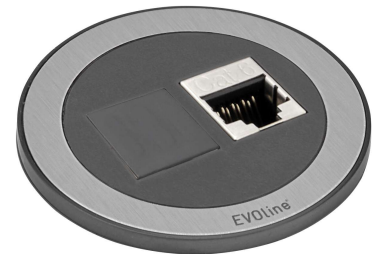

Description: EVOLine® One with CAT6

- 1 x RJ45 Cat6 socket-socket coupler

Product Code:
ONE-Q12195-3 Black with brushed Stainless Steel trim