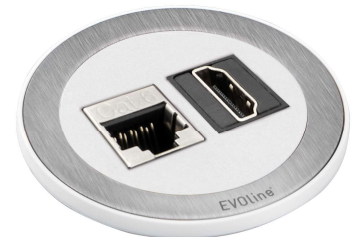

Description: EVOLine® One with HDMI and CAT6

- 1 x HDMI socket to socket coupler
- 1 x RJ45 Cat6 socket-socket coupler

Product Code:

ONE-Q12197-4 White with brushed Stainless Steel trim