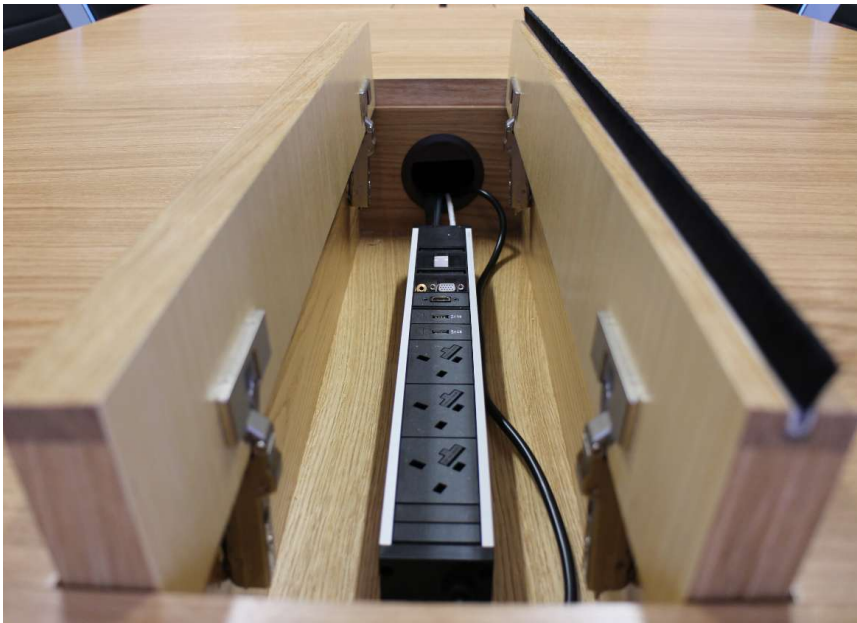

EVOLine® U-Dock

The EVOLine® U-Dock provides a modular and versatile under desk solution.

Robust in design, this functional system is ideal for placement of power and connectivity under a meeting or boardroom table, accessible via an opening in/behind the table.

Alternatively, the U-Dock can be installed within the custom designed EVOLine® Rail.

The U-Dock can be tailored to individual specifications and customised with UK and/or international sockets, USB Chargers, data and multimedia modules.

Finish Options

Black and Silver anodised aluminium profile with Black plastic end caps.

Mounting Options

End Cap with mounting tabs (screw fixed).

Flush Mounting set with wing nuts or screws.

Description: EVOLine® U-Dock with UK Mains & USB A+C Charger

220mm Long (including tabs)

- 2 x UK sockets, individually fused 3.15A, with 3m supply cable & 13A UK plug
- 1 x Double USB, Type A+C Charger (2.1A shared)

Product Codes:

UDOC-Q12610-1 Black & Silver

UDOC-Q12610-2 All Black