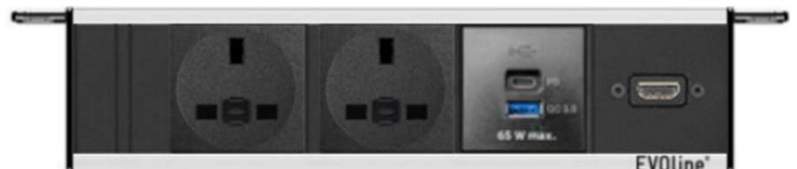

Product Code:

DOCF-Q14795-1 Silver
DOCF-Q14795-2 Black
DOCF-Q14795-3 White