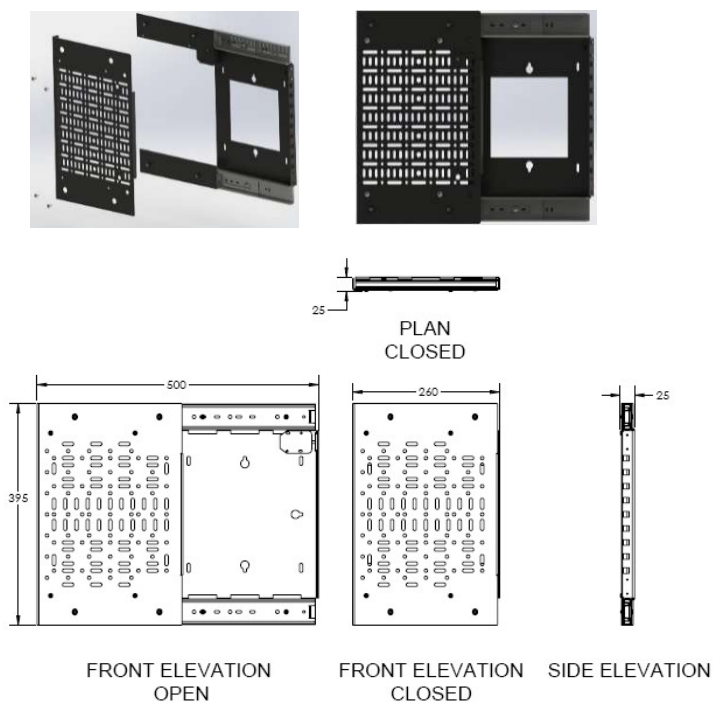

Description: Piqo sliding wall mount

Wall mounted sliding rack frame.

Removable equipment panel, 250mm of lateral movement and a push to release catch meaning the unit is locked in place. Can be mounted left or right-handed, can also be hung so it can be dropped down.

This unit is to fit behind the screen, wall mounted or via a bracket to our Piqo QC3255FC & QC5585FC floor to wall stands.

Product Code:
QCEQPTRAY

Approximate size (mm)
395 x 260 x 25 (HxWxD) Closed
395 x 500 x 25 (HxWxD) Open