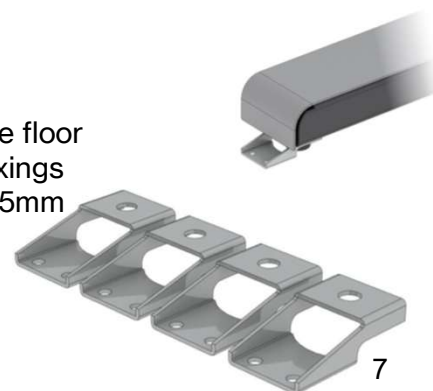

Product Code:
QC5585-CPH

Description: Piqo floor fixing bracket

Set of 4 zinc plated brackets.

Set of 4 zinc plated brackets to securely fix QC3255TR & QC5585TR to the floor. Installs between the base unit and includes adjustable feet for trolley. No fixings included as all floor constructions are different. 2x fixing holes which are 6.5mm diameter. Simple and quick assembly. Finished in durable zinc plate.

Product Code:
QC3255TRBKT

Description: VC Camera bracket

General Specification;

Designed to work above or below the screen
Includes a large and a small shelf with fixing slot
Adjustable height to match the screen in use
Slot and 1/4" UNC fixing included for securing compatible VC cameras
Satin black powder coating
Designed and manufactured in the UK
Compatibility with 40"-65" with the shelf below or above the screen
55" - 75" Camera shelf above or below the screen
65" - 90" Camera shelf above or below the screen