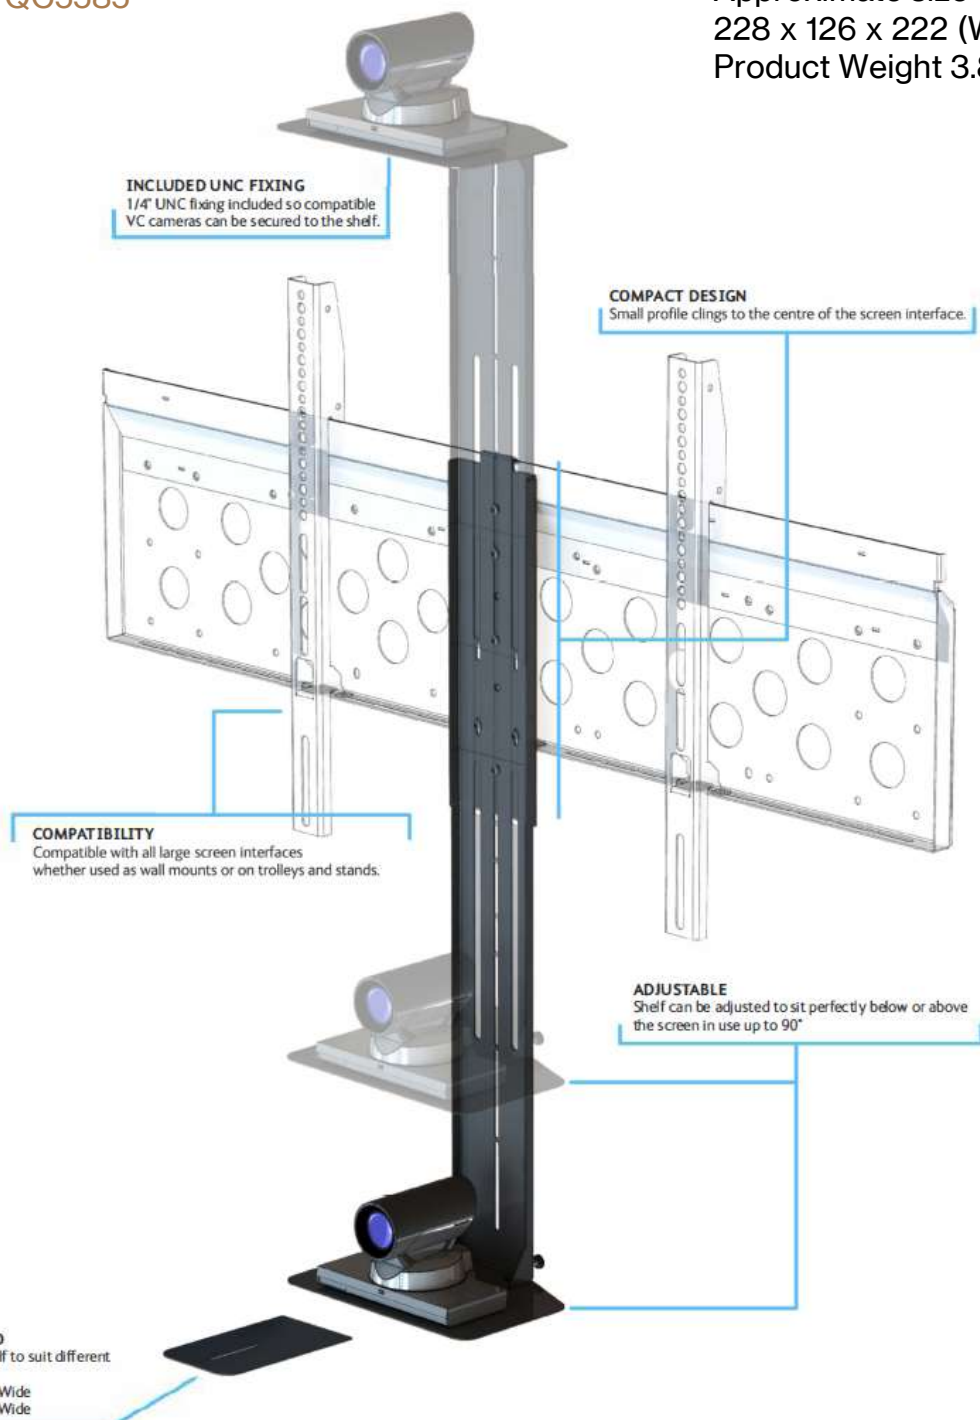

Description: VC Camera bracket

General Specification;

Designed to work above or below the screen
Includes a large and a small shelf with fixing slot
Adjustable height to match the screen in use
Slot and 1/4" UNC fixing included for securing compatible VC cameras
Satin black powder coating
Designed and manufactured in the UK
Compatibility with 40"-65" with the shelf below or above the screen
55" - 75" Camera shelf above or below the screen
65" - 90" Camera shelf above or below the screen

Compatible with Piqo QC5585

Approximate size (mm)
228 x 126 x 222 (WxHxD)
Product Weight 3.8kg

Product Code:
QCMOUNTVC