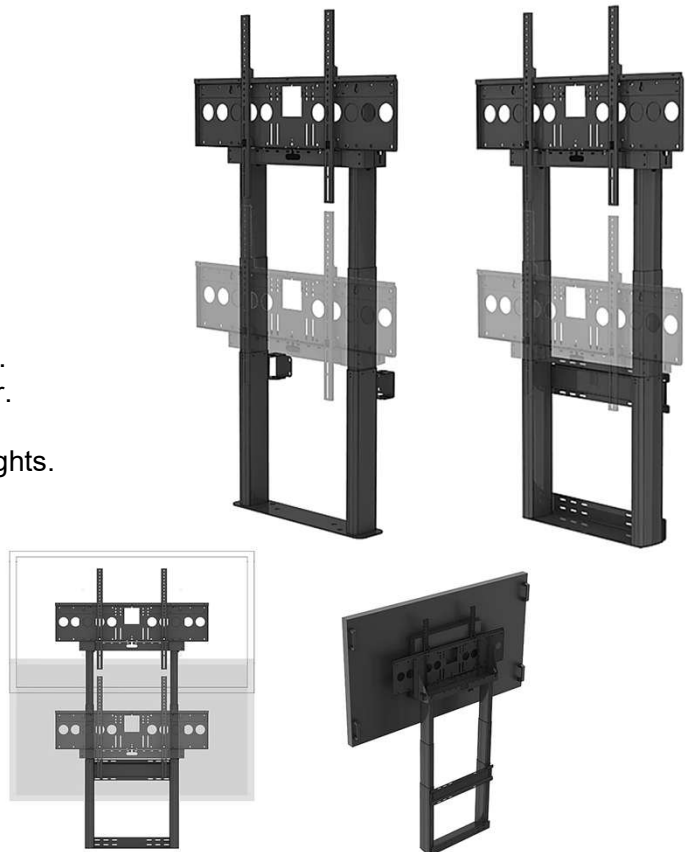

Product Code:

QC5585TRSH1

Approximate size (mm)

450 x 320 (WxD)

Description: Piqo large TV electric height adjustable floor to wall stand

Screen sizes 46" up to 86".

Electric height adjustable (Comes flat packed)

Base plate has fixing points for into the floor with cover.

Features anti crush technology.

Cable management through base and up through uprights.

Bracket arms are bolted to back frame for safety.

Tabs for padlocks, if increased security is required.

Simple and quick assembly.

High grade steel and aluminium parts.

Manufactured in the UK.

Product Code:

QC4686FC-H/ADJ

Description: Piqo large TV electric height adjustable trolley

Screen sizes 46" up to 86".

Electric height adjustable. (Comes flat packed)

VESA 200/300/400/600x400/600/800x400/800x600.

Universal fixing points up to 875mm x 600mm

900mm Min screen centre height.

1540mm max screen centre height.

100kg maximum screen weight limit.