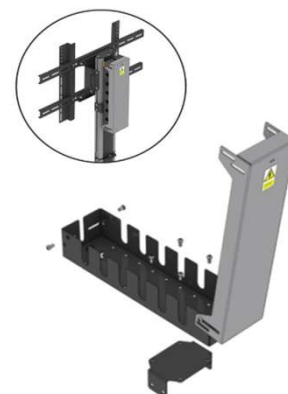

Description: Piqo cable management box

Will fit the 3255 & 5585 trolleys & stands.

Can be adjusted to any height on the column. 6 entry / exit points for cables on each side. Lockable housing via a small pad lock (not included). Can be placed on the base of stands or trolleys to tidy all plugs away. Allows all plugs for AV equipment to be hidden in one place, leaving single power cable for connection to mains supply. 1 entry / exit point for mains cable on each end. Internal clamp to retain multi-plugs in position.

Product Code:
QC3255TRCMB

Approximate size (mm)
396 x 100 x 63-88 (LxWxD)