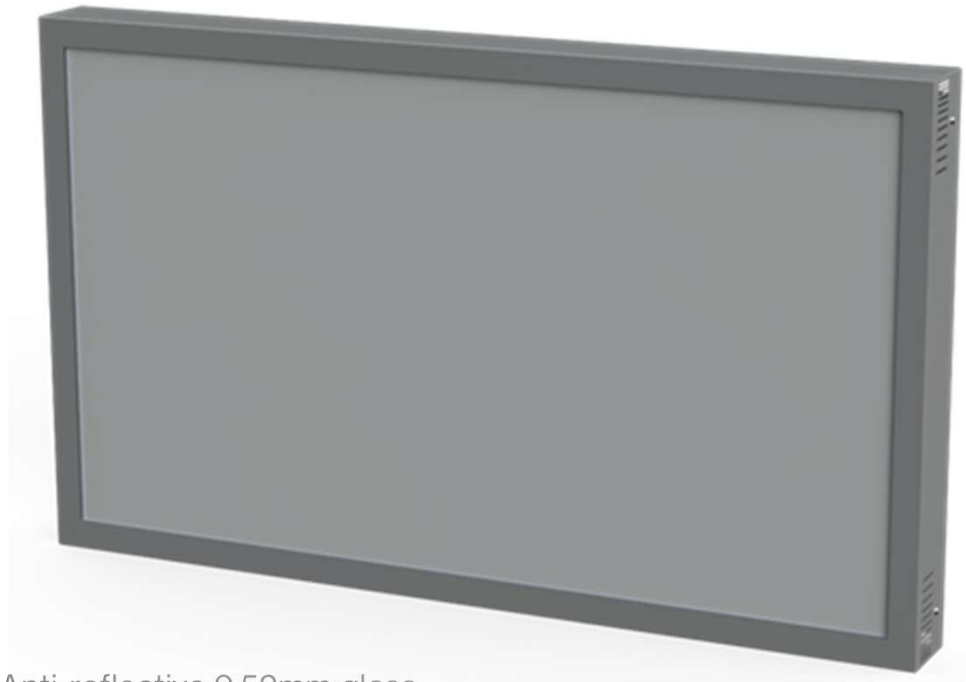

Wall Mounted Screen Surrounds

Screen sizes

32" – 43" – 55" – 65" – 75"

Product Code:

19140 – (32" Landscape)	19220 – (65" Landscape)
19150 – (32" Portrait)	19202 – (65" Portrait)
19163 – (43" Landscape)	19249 – (75" Landscape)
19172 – (43" Portrait)	19229 – (75" Portrait)
19181 – (55" Landscape)	
19191 – (55" Portrait)	

Portrait or Landscape orientation
Includes VESA bracket and security fixings
Includes 6mm Anti-reflective glass aperture
Passive vented panels – All sides
Accommodation for media player / power cables
Standard fine-textured black, powder coated finish
Includes packing and standard palleting for UK transportation

Made in the UK

Available add-ons

AV - Anti-vandal glass, Anti-reflective 9.52mm glass

VY - Vinyl Logo

BL - Laser cut back lit Logo

Alternative RAL/Custom RAL powder coat finish