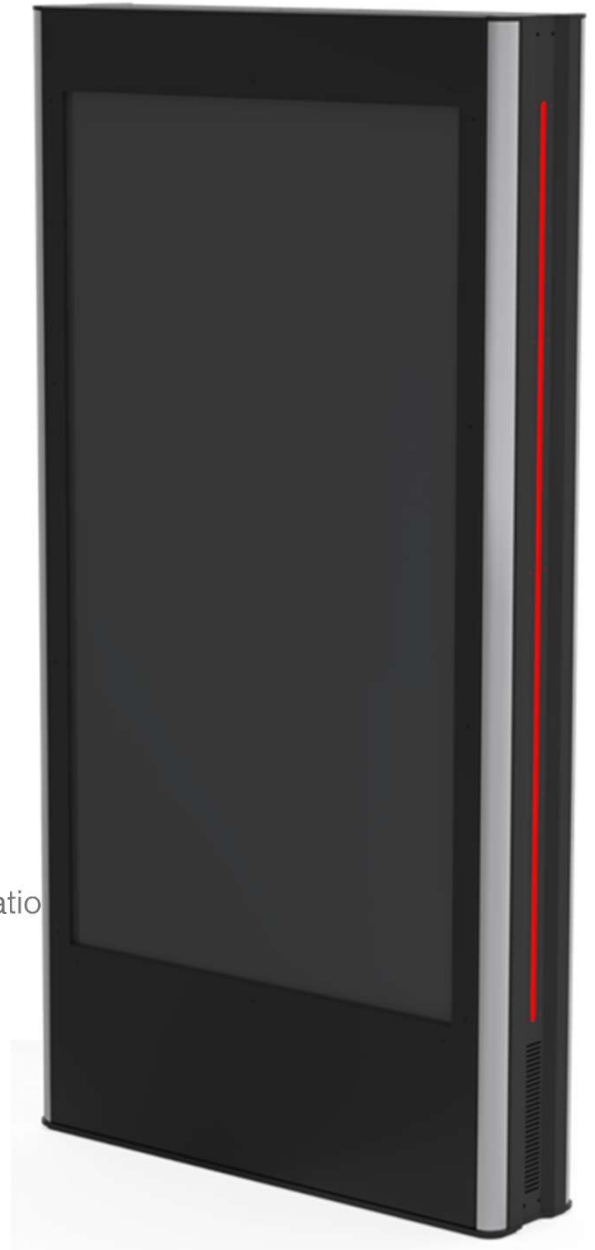

Screen Totems

Screen sizes

43" – 55" – 65" – 75"

Product Code:

20306 – (43" Portrait)

20305 - (55" Portrait)

20269 – (65" Portrait)

20322 – (75" Portrait)

Portrait orientation

Single- or double-sided screen options

Includes VESA bracket and security fixings

6mm anti-reflective glass aperture

Passive vented panels

Accommodation for media player / power cables

Minimum footprint – fixed to the floor only

LED Lighting – side panels

Standard fine-textured black, powder coated finish

Aluminium side trims – choice of finishes to suit location / aesthetics.

Includes packing and standard palleting for UK transportation

Made in the UK

Available add-ons

AV - 9.52mm anti reflective / anti vandal glass

TC - Thermo control fans

VY - Vinyl logo

BL - Laser cut, back lit logo

CO - Connectivity – HDMI / Ethernet connections

DS – Double sided screen upgrade – with 9mm anti reflective glass aperture

Alternative RAL / custom RAL powder coat finish