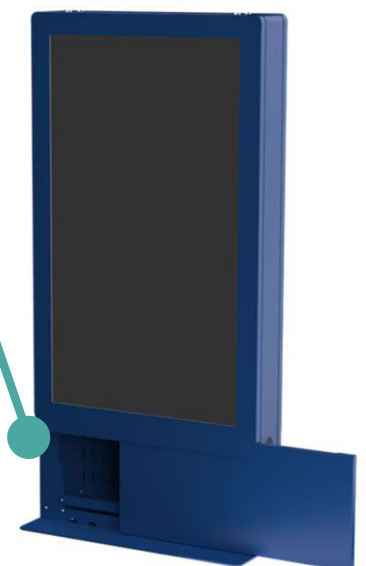

Available add-ons

AV - 9.52mm anti reflective / anti vandal glass

VY - Vinyl logo

BL - Laser cut, back lit logo

CO - Connectivity – HDMI / Ethernet connections

DS – Double sided screen upgrade – with 9mm anti reflective glass aperture

Alternative RAL / custom RAL powder coat finish