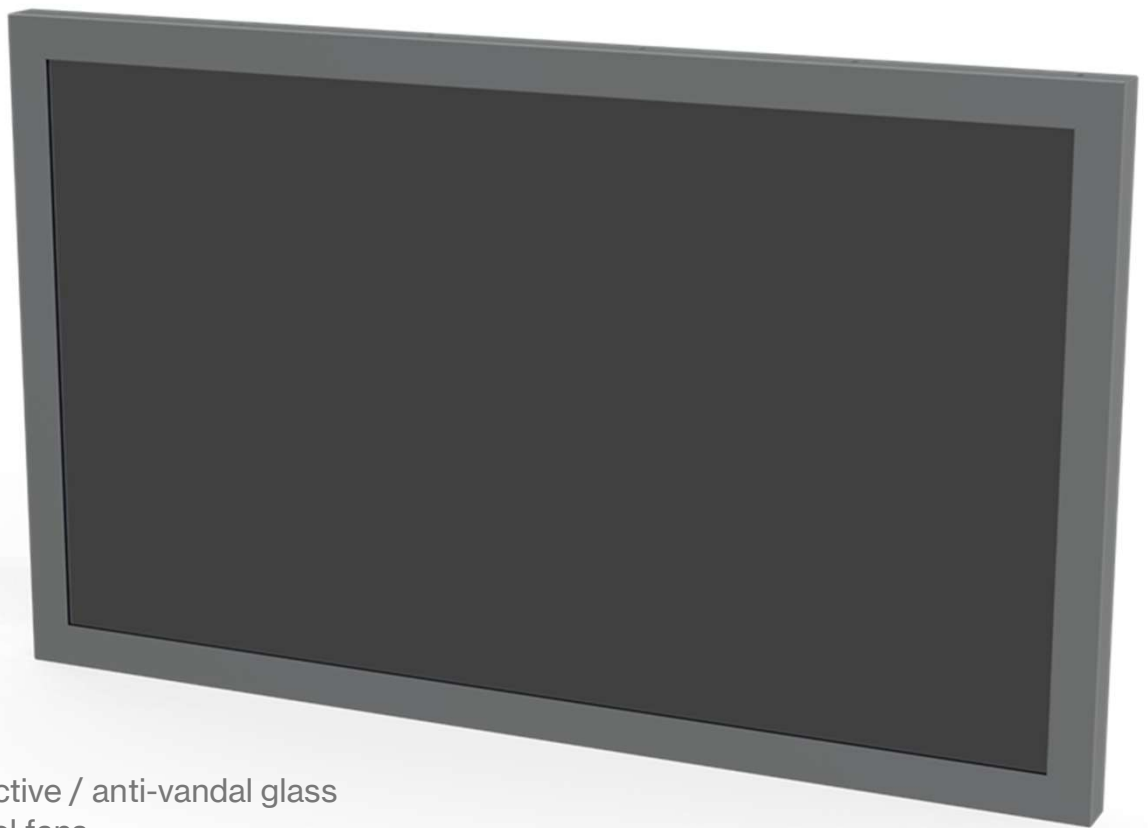

Wall Mounted Screen Surrounds

Screen sizes

86" – 98" – **98" > Screen – available on request**

Product Code:

19986L – (86" Landscape)

19986P – (86" Portrait)

20000L – (98" Landscape)

20000P – (98" Portrait)

Portrait or Landscape orientation

Robust construction for XL screens

Includes VESA bracket and security fixings

Includes 7.52mm anti-vandal glass aperture

Passive vented panels

Accommodation for media player / power cables

Standard fine-textured black, powder coated finish

Includes packing and standard palleting for UK transportation

Made in the UK

Available add-ons

AV - 9.52 anti-reflective / anti-vandal glass

TC - Thermo-control fans

VY - Vinyl logo

BL - Laser cut, back lit logo

Alternative RAL / custom RAL powder coat finish