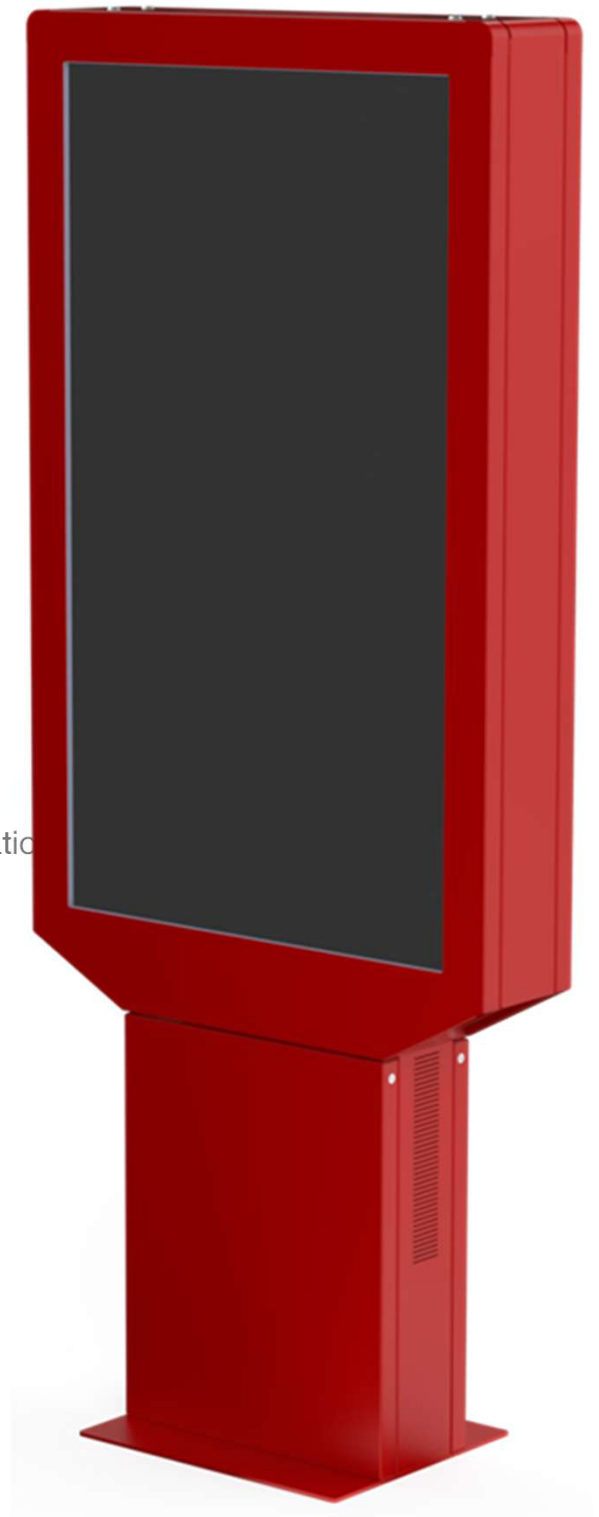

Screen Totems

Screen sizes

55" – 65" – 75"

Product Code:

21354 – (55" Portrait)

21330 – (65" Portrait)

21296 – (75" Portrait)

Exquisite Y-Shaped design
Portrait orientation
Single- or double-sided screen options
Includes VESA bracket and security fixings
6mm anti-reflective glass aperture
Slide access panel for easy access / maintenance –
to a media player
Thermo control fans
Minimal footprint base – Fixed to floor only
Standard fine-textured black, powder coated finish
Includes packing and standard palleting for UK transportation

Made in the UK

Available add-ons

AV - 9.52mm anti reflective / anti vandal glass

VY - Vinyl logo

BL - Laser cut, back lit logo

CO - Connectivity – HDMI / Ethernet connections

DS – Double sided screen upgrade – with 9mm anti reflective glass aperture

Alternative RAL / custom RAL powder coat finish