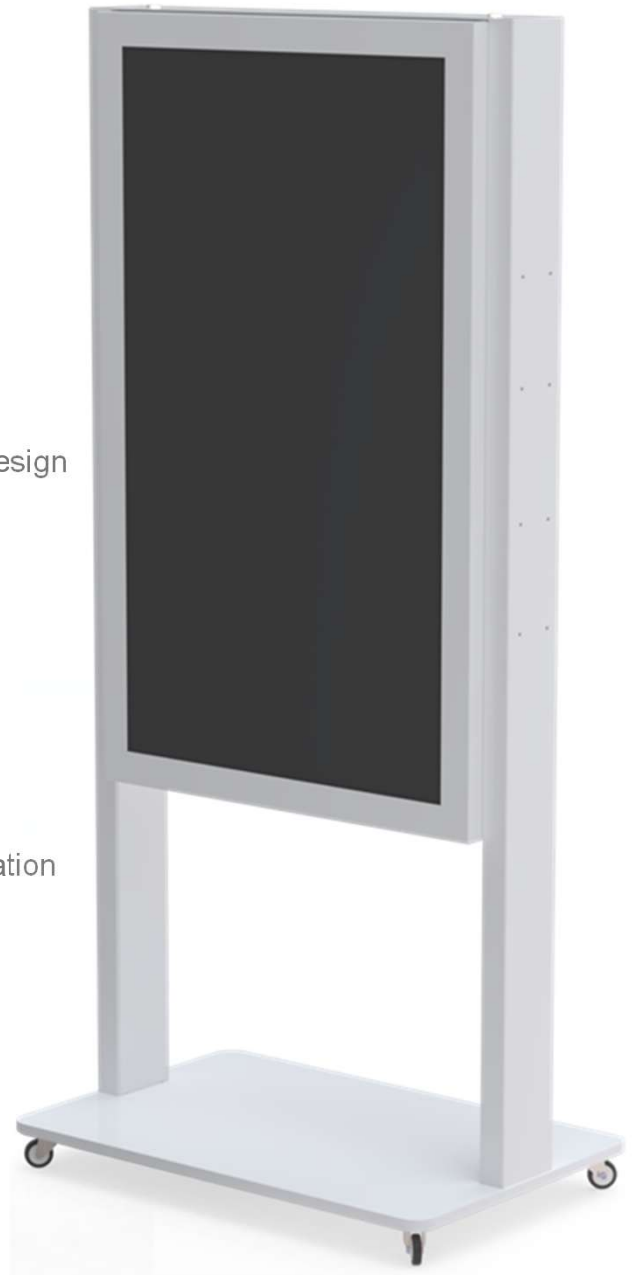

Screen Totems

Screen sizes

45" - 55" – 65"

Product Code:

21233 – (43" Portrait)

21171 – (55" Portrait)

21231 – (65" Portrait)

Purpose built for trade shows and events – light weight design

Portrait orientation

Single- or double-sided screen options

Includes VESA bracket and security fixings

Passive vented panels

Accommodation for media player

Built-in power socket

Cable management

Includes 4 braked castors

Standard fine-textured black, powder coated finish

Includes packing and standard palleting for UK transportation

Made in the UK

Available add-ons

AR – Anti reflective 6mm glass aperture (pre side)

AV – Anti vandal / anti reflective 9.52mm glass aperture (per side)

HA - Detachable top section for company logo – back lit

CO - Connectivity – HDMI / Ethernet / USB connections

DS – Double sided screen upgrade – with 9mm anti reflective glass aperture

Alternative RAL / custom RAL powder coat finish