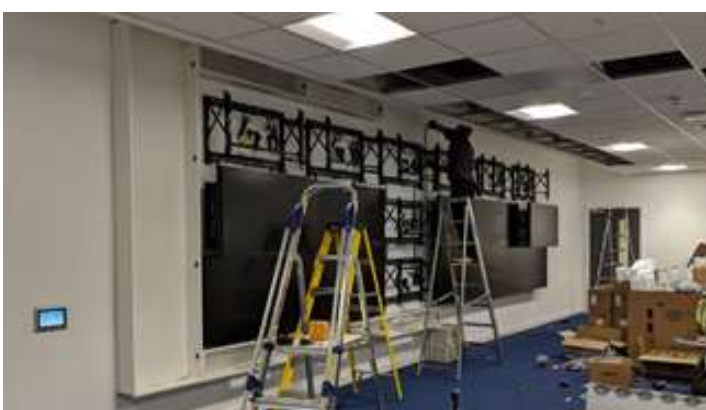

Product Code:

VC-QUADCAB/PIQO-DS-M
VC-QUADCAB/PIQO-DS-V

Approximate size (mm)
1710 x 2175 x 335 (HxWxD)