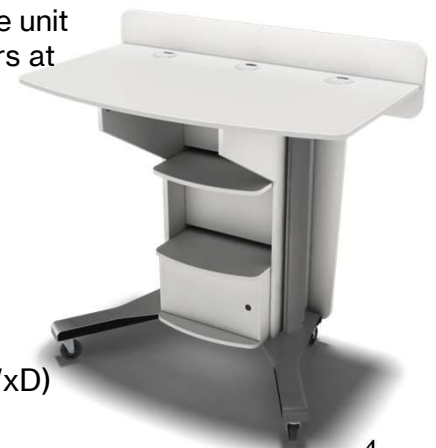

Approximate size (mm)

1195 x 760 x 563 (HxWxD)

Description: Piqo lectern L

The Piqo lectern L is derived from the QC5585TR large screen trolley. Worktop is at a fixed height. Centre unit has removable panels for cabling. Fixed shelf and small cupboard. We can make this centre unit bespoke to you. Locking carpet castors or feet. Centre column has a cable way throughout. Steel work is powder coated silver. The wooden T shaped front panel, worktop and centre unit can be in any standard melamine or veneer. Available in different RAL colours at additional cost.

Approximate size (mm)

1200 x 1200 x 720 (HxWxD)

Description: Danby lectern - rack or shelf with flat worktop

The Danby lectern is an off the shelf unit with a flat worktop and pull out keyboard drawer. Internal options can be as standard 16U 19" rack strips to the front, Quadra open frame rack or adjustable shelves.