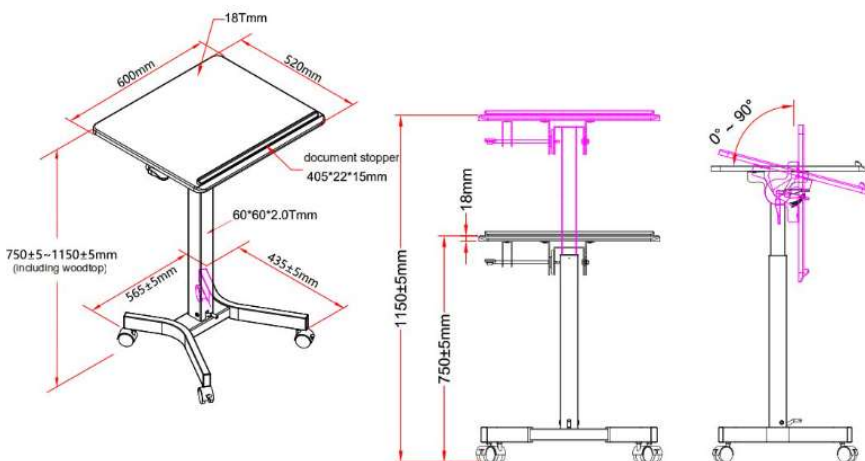

Description: FlexiMate M lectern
Mobile Height Adjustable Lectern for sit/stand working

Key Design Features

- Gas Assisted height adjustable mobile table lectern
- Tilt range 0° – 90° (14 segments)
- Height adjustment speed 2-5 seconds
- Height adjustment range 750mm – 1150mm (29-1/2"~45-1/4")
- Loading capacity - 10kgs
- Document Stopper

Product Code:

FLEXIMATE-M-W (White)

FLEXIMATE-M-B (Black)

Approximate size (mm)

750-1150 x 600 x 520 (HxWxD)

Description: FlexiMate lectern Lectern/laptop table - sit or stand

Lightweight, easy to move yet stable and attractive. Affordable multi purpose telescopic lectern. Available in a huge range of colours. Lectern stands on a steel powder coated base. Conveniently height adjustable via lever 625mm-1050mm. Weight capacity 5kg standard tilt testing.

Product Code:

FLEXIMATE-MEL (melamine top)

FLEXIMATE-VEN (veneer top)

Approximate size (mm)

625-1050 x 510 x 380 (HxWxD)

Description: Piqo lectern S

The Piqo lectern is derived from the QC3255TR small screen trolley.